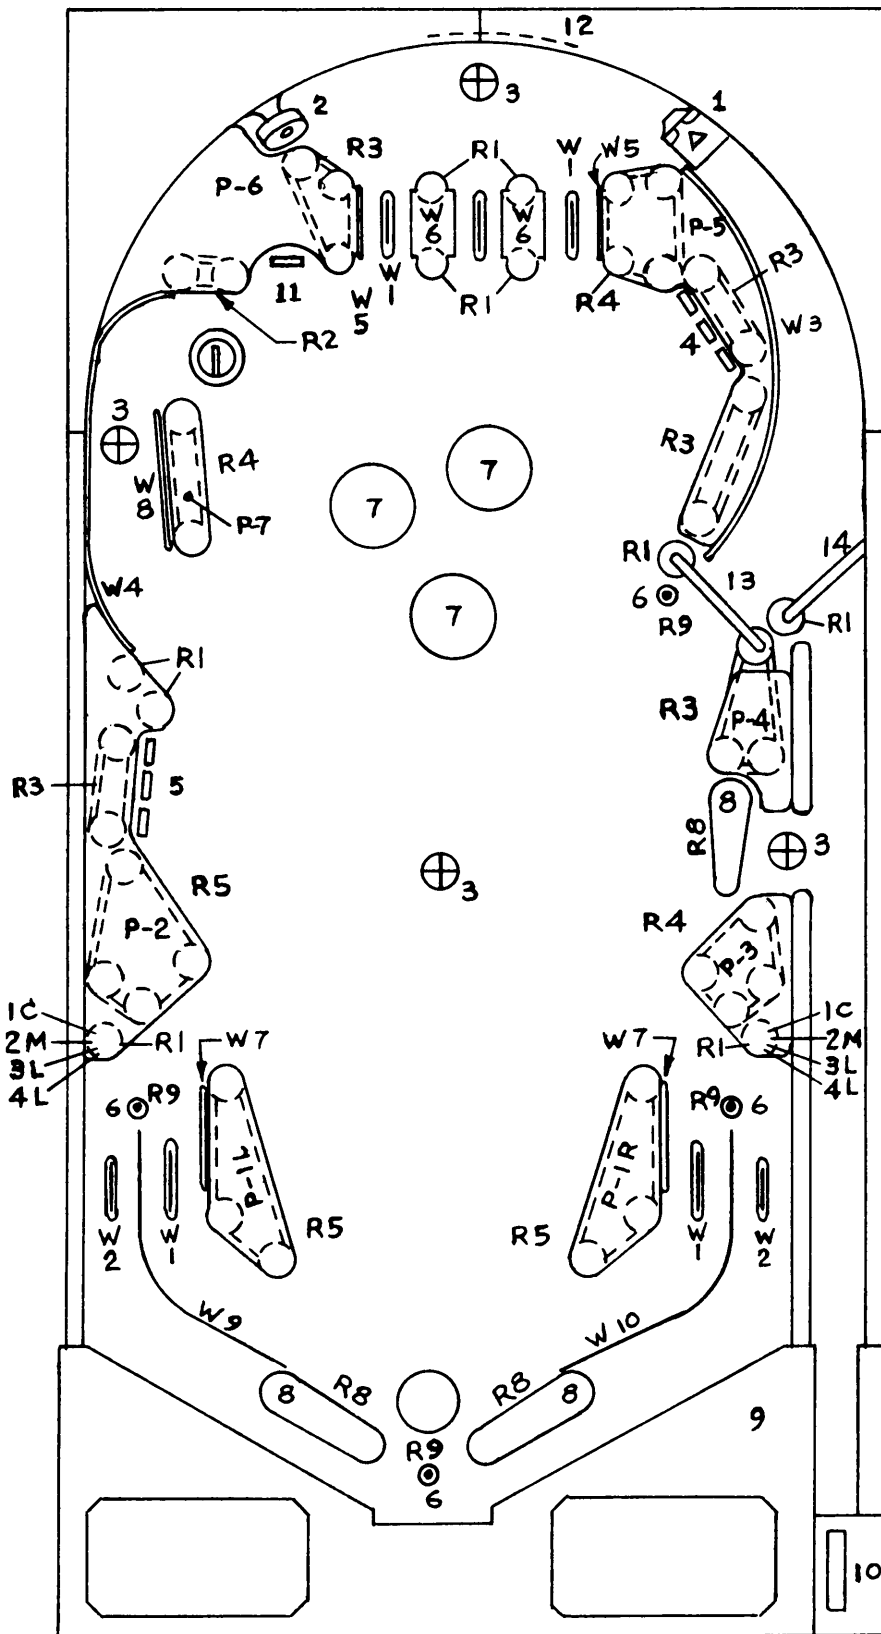

POST ADJUSTMENT

1C - CONSERVATIVE
2M - MEDIUM
3L & 4L - LIBERAL

RUBBER RINGS

R1-7A-120-031
R2-7A-120-100
R3-7A-120-150
R4-7A-120-200
R5-7A-120-250
R8-7A-121-Y
R9-7A-125

BALL GUIDES & ROLL OVERS

W1-A-149	W6-4A-224-R
W2-A-383	W7-6A-101
W3-B-543	W8-6A-101-C
W4-B-544	W9-6A-219
W5-6A-101-H	W10-6A-227

PLAYFIELD PLASTIC SHIELDS

TOP ARCH SET 13C-23-1L & 1R
NUGENT SET 13A-108-1 TO -7 (P-1 TO P-7)

MISCELLANEOUS PARTS

1. BALL GATE A-104-R-1
2. REBOUND RUBBER A-105
3. ROLL-OVER BUTTON 4B-241
4. BANK TARGET D-393-3-1
5. BANK TARGET D-393-3-1A
6. BALL GUIDE POST 2A-206
7. THUMPER CAP 13A-12-2
8. FLIPPER & SHAFT A-193
9. INSTRUCTION PLATE 14B-1-4
10. SHOOTER GAUGE 14A-2-3
11. TARGET ASSEMBLY A-461
12. TOP ARCH RAIL 6B-222
13. SPIN TARGET B-439-4
14. ANTI-RETURN GAME A-471

FIGURE 7. NUGENT PLAYFIELD PARTS