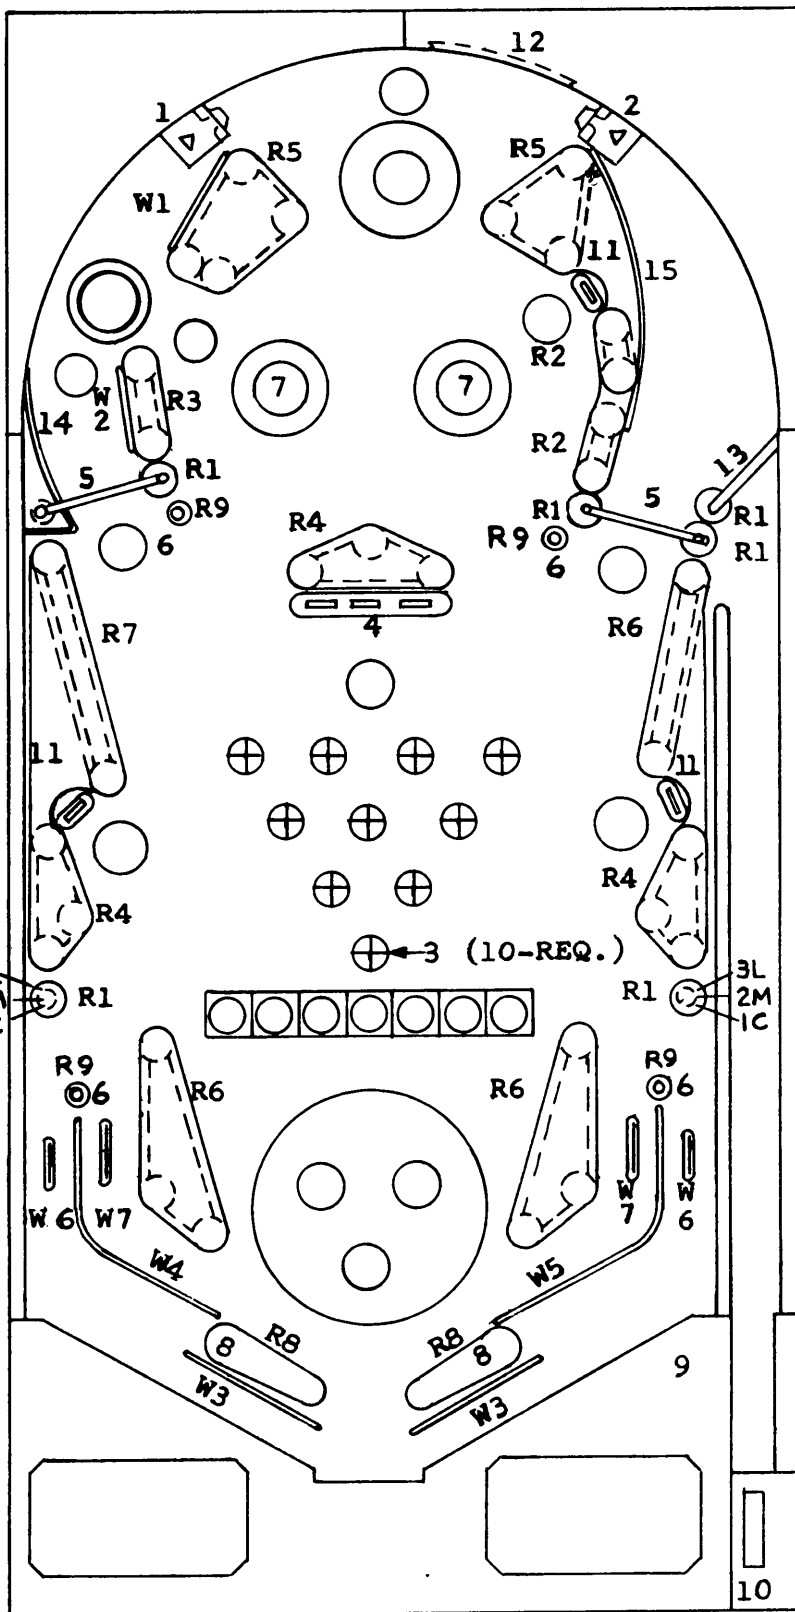

**Post Adjustment**

**C - Conservative**

**M - Medium**

**L - Liberal**

**RUBBER RINGS**

R1	7A-120-031	5/16" DIA.
R2	7A-120-100	1" DIA.
R3	7A-120-150	1-1/2" DIA.
R4	7A-120-200	2" DIA.
R5	7A-120-225	2-1/4" DIA.
R6	7A-120-250	2-1/2" DIA.
R7	7A-120-300	3" DIA.
R8	7A-121 W	(Flipper)
R9	7A-125	

**GUIDE WIRE & ROLL OVER WIRE**

W1	6A-101-E
W2	6A-101-F
W3	6A-139-1 (2 REQ'D)
W4	6A-225
W5	6A-226
W6	A-388
W7	A-149

**PLAYFIELD PLASTIC SHIELDS**

TOP ARCH SET 13C-104-1L & 1R

MEM. LANE SET 13A-104-1 to -8

**MISCELLANEOUS PARTS**

1. BALL GATE, LEFT A-104-L
2. BALL GATE, RIGHT A-104-R
3. ROLL OVER BUTTON 4B-241
4. BANK TARGET D-393-3B
5. SPIN TARGET B-102-3
6. BALL GUIDE POST 2A-200
7. THUMPER CAP 13A-18
8. FLIPPER & SHAFT A-192  
FLIPPER 4B-122-W
9. INSTRUCTION PLATE 14B-1-3
10. SHOOTER GAUGE 14A-2-2
11. TARGET ASS'Y. A-461
12. TOP ARCH RAIL 6B-222
13. BALL GATE ASS'Y. A-471
14. BALL GUIDE RAIL 1A-554
15. GUIDE RAIL ASS'Y. A-473

FIGURE 4. MEMORY LANE PLAYFIELD PARTS