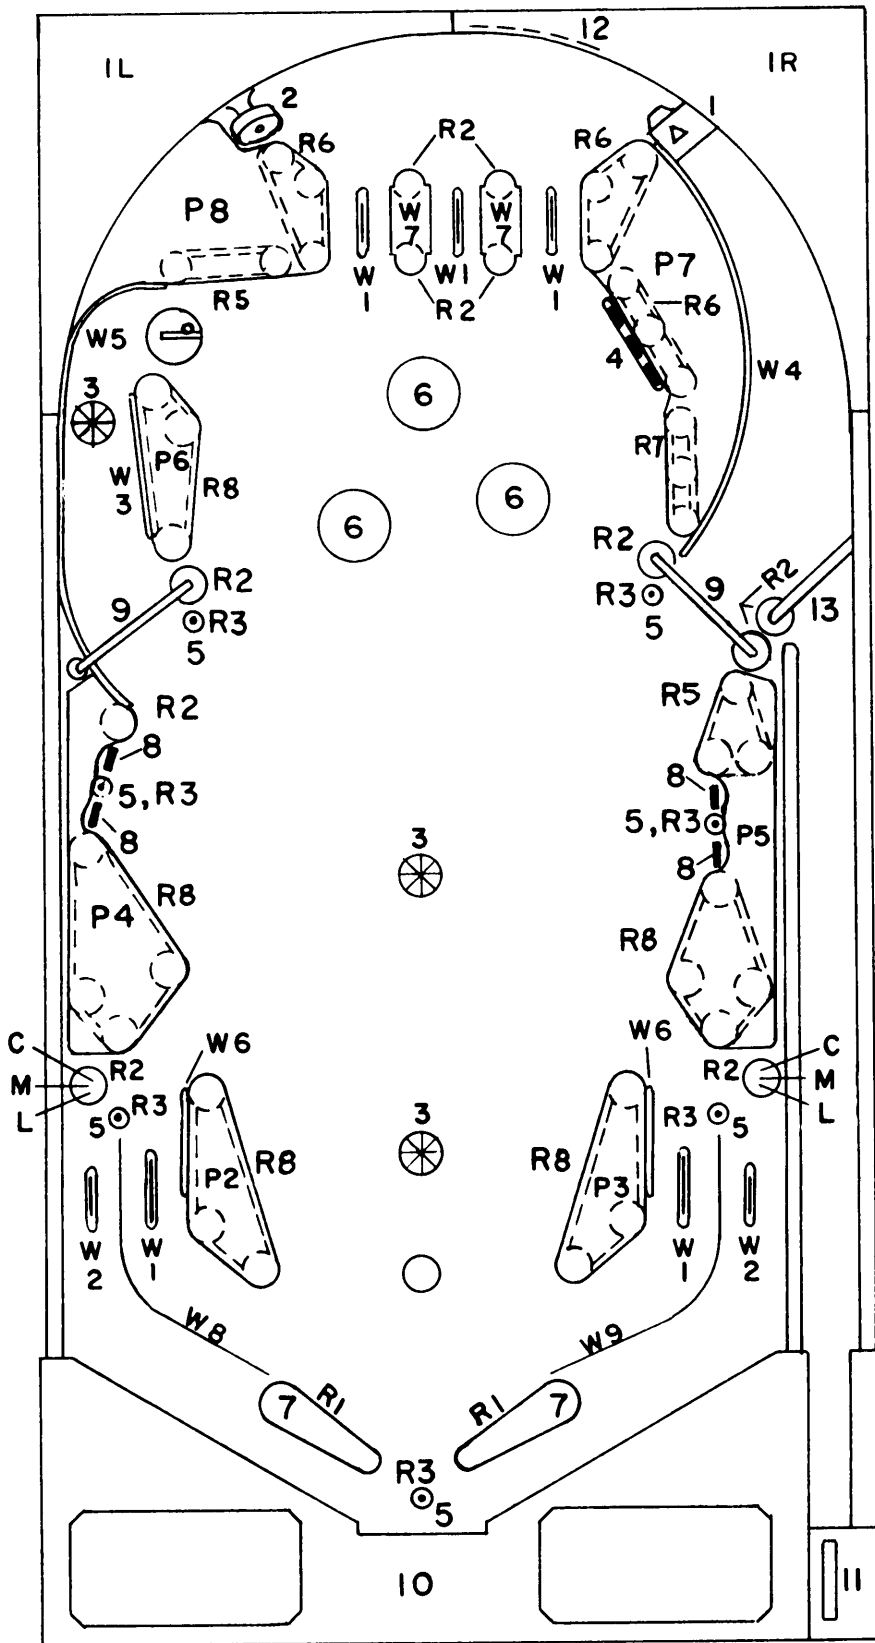

Post Adjustment

C - Conservative

M - Medium

L - Liberal

RUBBER RINGS

R1-7A-121
R2-7A-120-031
R3-7A-125
R4-7A-120-031

R5-7A-120-125
R6-7A-120-150
R7-7A-120-200
R8-7A-120-250

BALL GUIDES & ROLL-OVERS

W1-A-149
W2-6A-235
W3-6A-140
W4-B-603
W5-B-604

W6-6A-101
W7-4A-121
W8-6A-219
W9-6A-227

PLAYFIELD PLASTIC SHIELDS

TOP ARCH SET 13C-115-1R & 1L
PLAYFIELD SET 13A-115-2 To -7
(P2 To P7)

OTHER PARTS

1. BALL GATE A-104-R1
2. REBOUND RUBBER A-105
3. ROLL-OVER BUTTON 4B-241
4. BANK TARGET D-580-3B
5. BALL GUIDE POST 2A-200
6. THUMPER CAP 13A-24-B
7. FLIPPER & SHAFT A-193
8. TARGET ASSEM. A-461-2
9. SPIN TARGET A-563-3
10. INSTRUCTION PLATE 14B-3-1
11. SHOOTER GAUGE 14A-2-4
12. TOP ARCH RAIL 6B-222
13. ANTI-RETURN GATE A-471

FIGURE 13. MAGIC PLAYFIELD PARTS