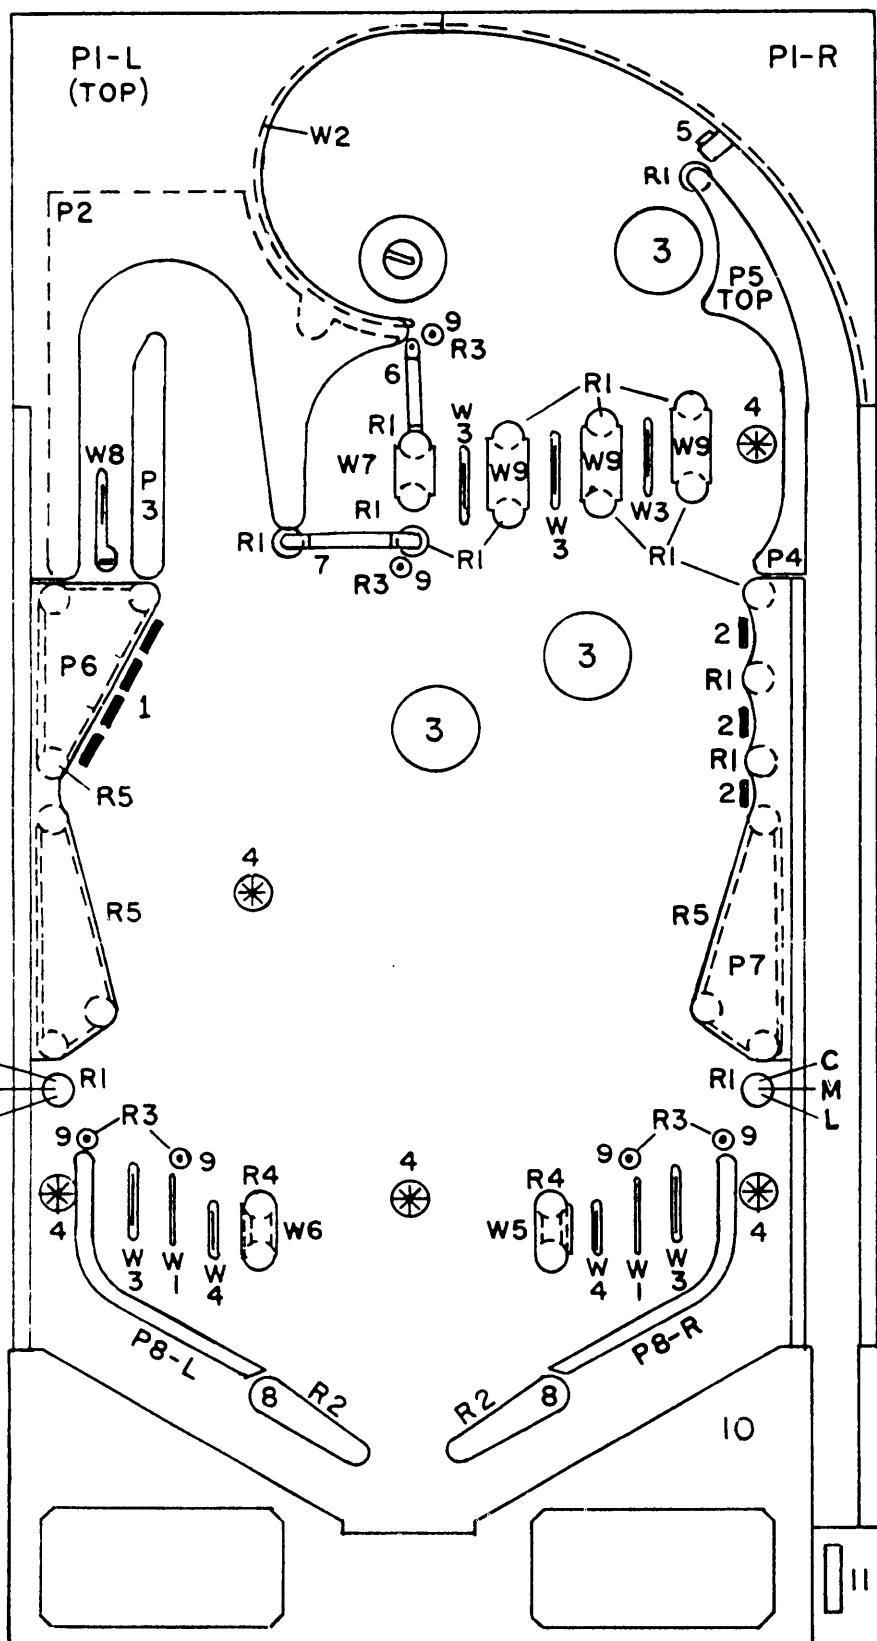

Post Adjustment

C - Conservative

M - Medium

L - Liberal

RUBBER RINGS

R1-7A-120-031

R4-7A-120-100

R2-7A-121-W

R5-7A-120-300

R3-7A-125

BALL GUIDES & ROLL-OVERS

W1-6A-101-G

W6-4A-110-G

W2-6C-230

W7-4A-121-R

W3-A-149

W8-A-581

W4-A-383

W9-4A-224-R

W5-4A-110-R

PLASTIC SHIELDS

TOP ARCH SET 13C-114-1R-&1L

GALAXY SET 13C-114-2-TO-8 (P1 TO P8)

MISC. PARTS & ASSEM'S.

1. 4-BANK TARGET D-548-4A
2. TARGET ASSEMBLY A-469-Y-BL-B
3. THUMPER CAP 13A-12-5
4. ROLLOVER BUTTON 4B-275
5. BALL GATE A-104-R2
6. 1-WAY GATE ASS'Y A-644 (WIRE FORM 6A-257)
7. SPIN TARGET ASS'Y A-563-10 (TARGET & WIRE ONLY 14A-7-9)
8. FLIPPER & SHAFT ASS'Y A-193
9. BALL GUIDE POST 2A-200
10. INSTRUCTION PLATE 14B-3-2
11. SHOOTER GAUGE 14A-2-5